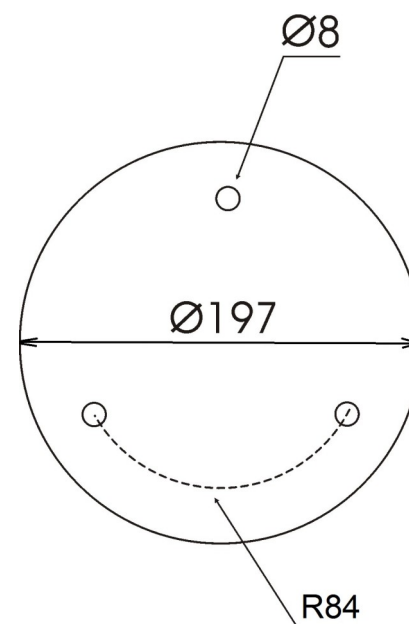

KP wall bracket

KP wall bracket

 KP wall bracket with OP luminaire and white Sphere lamp diffuser $\varnothing 400$

Wall bracket mounting base

Technical data

Wall bracket	KP
Code	340100
Application	for mounting directly on the wall
Number of arms	1
Weight [kg]	2,7
Unit volume [m ³]	0,032
Spigot diameter [mm]	$\varnothing 60$
Luminaire usage	OS-1, OP (upwards and downwards), OPA-1 (only upwards)