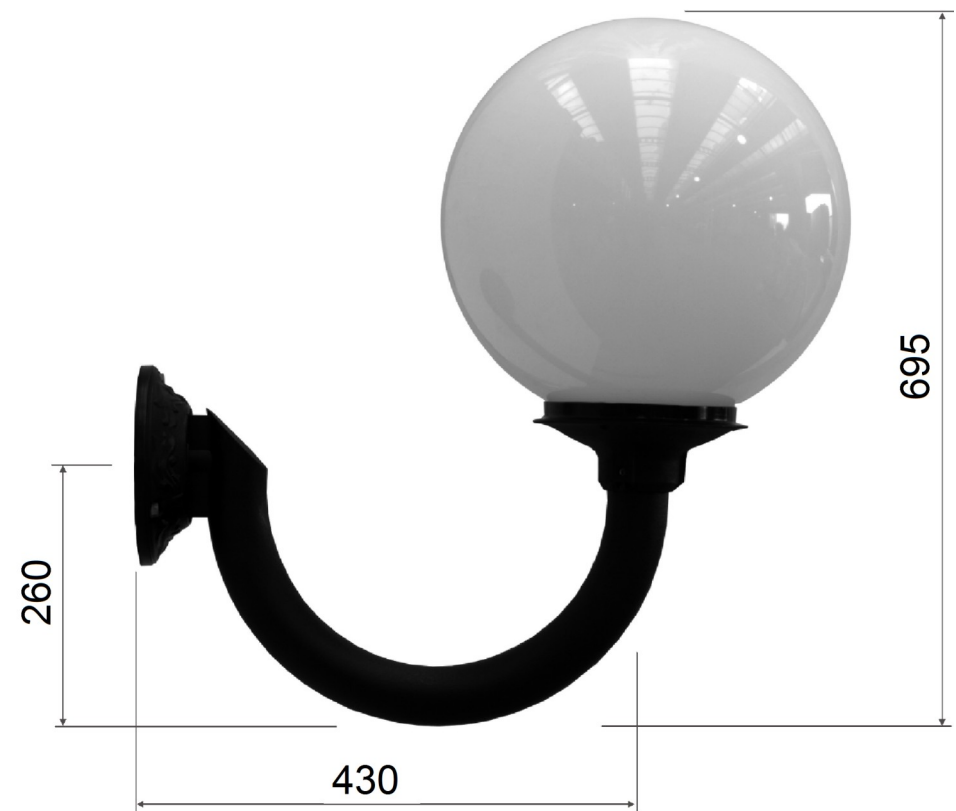

KP wall bracket

KP wall bracket

 KP wall bracket with OP luminaire and white Sphere lamp diffuser $\varnothing 400$

Wall bracket mounting base

Technical data

Wall bracket	KP
Code	340100
Application	for mounting directly on the wall
Number of arms	1
Weight [kg]	2,7
Unit volume [m ³]	0,032
Spigot diameter [mm]	$\varnothing 60$
Luminaire usage	OS-1, OP (upwards and downwards), OPA-1 (only upwards)