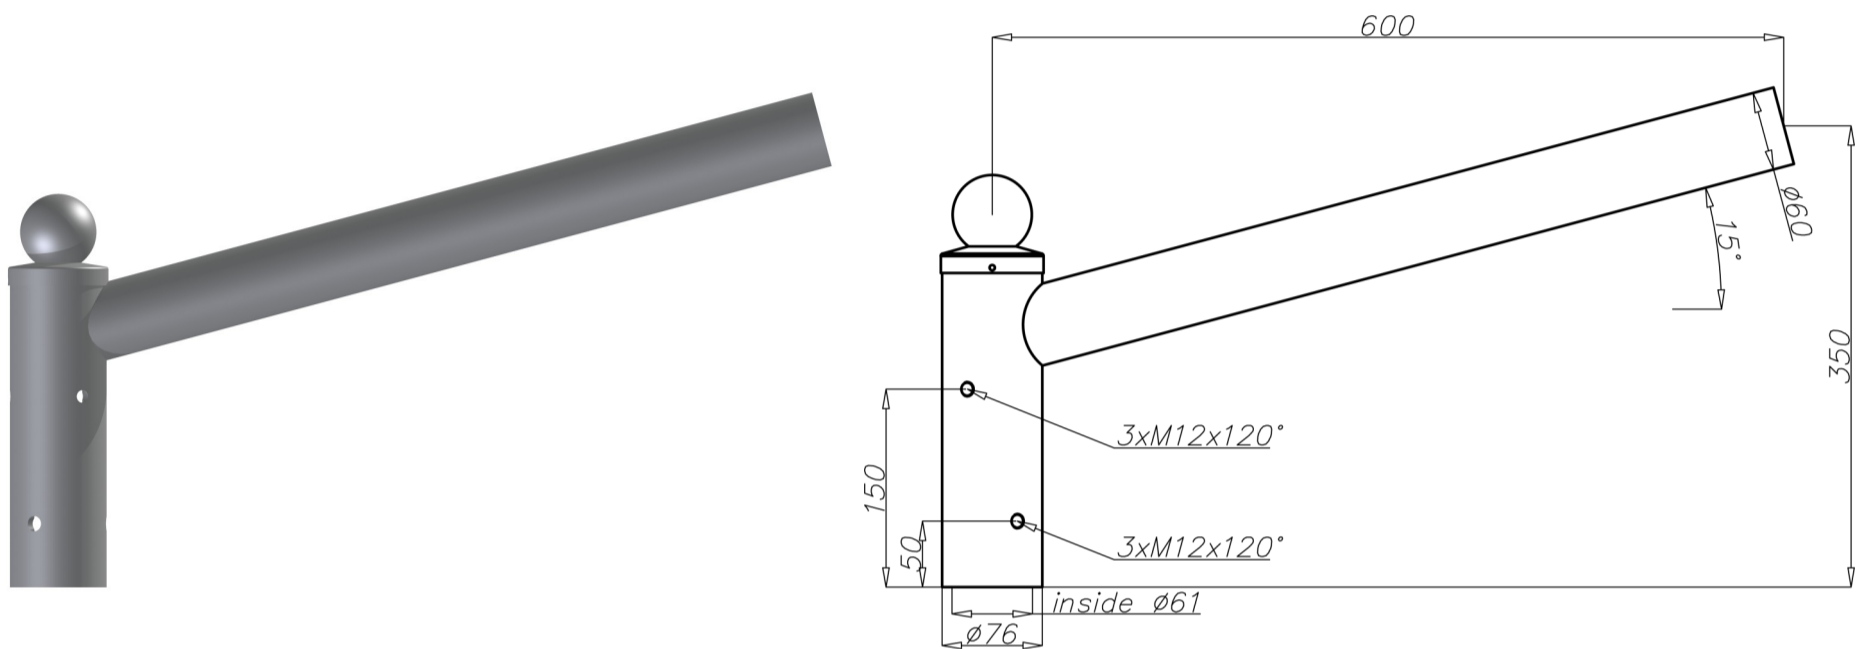

Aluminium extension arm WR-4/1

Technical data

Extension arm	WR-4/1
Product code	472041
Application	aluminium columns with ending Ø60x180
Arm quantity	1
Net weight [kg]	1,9
Windage [m ²]	0,058
Volume [m ³]	0,01
Assembling diameter of luminaire [mm]	Ø 60x100
Compatible luminaires	street luminaires

- anodizing in 12 colours
- option of powder painting in RAL colours (other colours available on request)
- packing: sleeve material
- CE certificate valid for use on poles manufactured by ROSA company