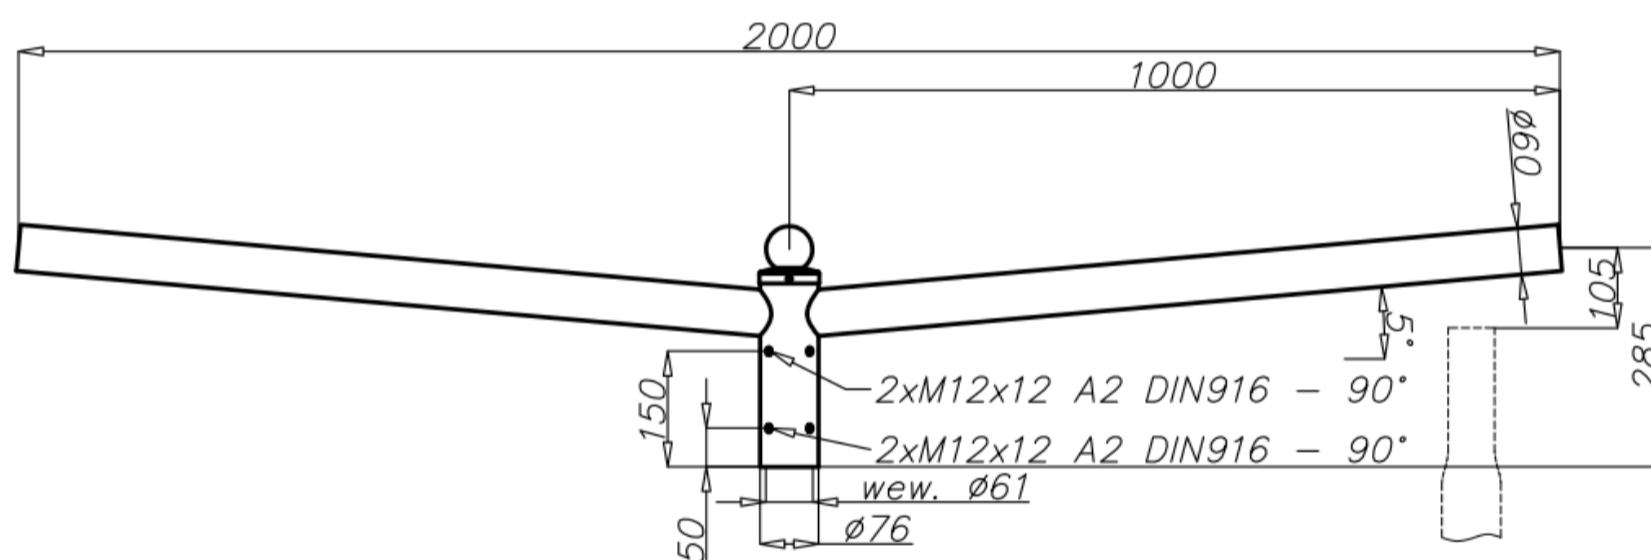

Aluminium extension arm WR-4/2/1,0/5

Technical data

Extension arm	WR-4/2/1,0/5
Product code	47204210
Application	aluminium columns with ending $\varnothing 60 \times 180$
Arm quantity	2
Net weight [kg]	2,5
Windage [m ²]	0,08
Volume [m ³]	0,03
Assembling diameter of luminaire [mm]	$\varnothing 60 \times 100$
Compatible luminaires	street luminaires

- anodising in 10 colours, each with possibility of brightening
- option of powder painting in RAL colours (other colours available on request)
- packing: sleeve material
- CE certificate valid for use on poles manufactured by ROSA company