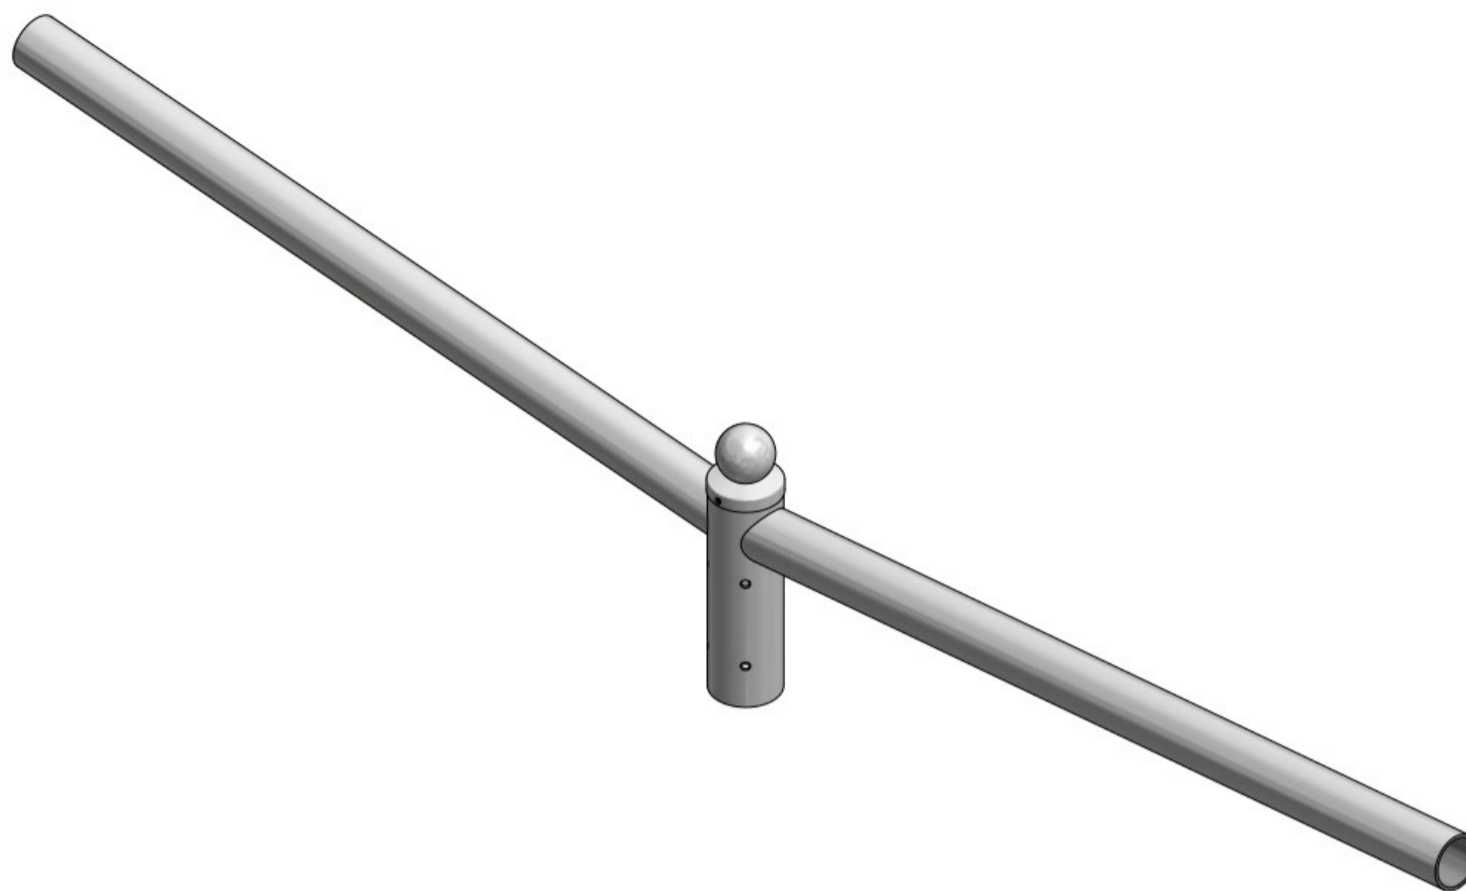

Aluminium extension arm WR-4/2/1,0/5

Technical data

Extension arm	WR-4/2/1,0/5
Product code	47204210
Application	aluminium columns with ending $\varnothing 60 \times 180$
Arm quantity	2
Net weight [kg]	2,5
Windage [m ²]	0,08
Volume [m ³]	0,03
Assembling diameter of luminaire [mm]	$\varnothing 60 \times 100$
Compatible luminaires	street luminaires

- anodising in 10 colours, each with possibility of brightening
- option of powder painting in RAL colours (other colours available on request)
- packing: sleeve material
- CE certificate valid for use on poles manufactured by ROSA company