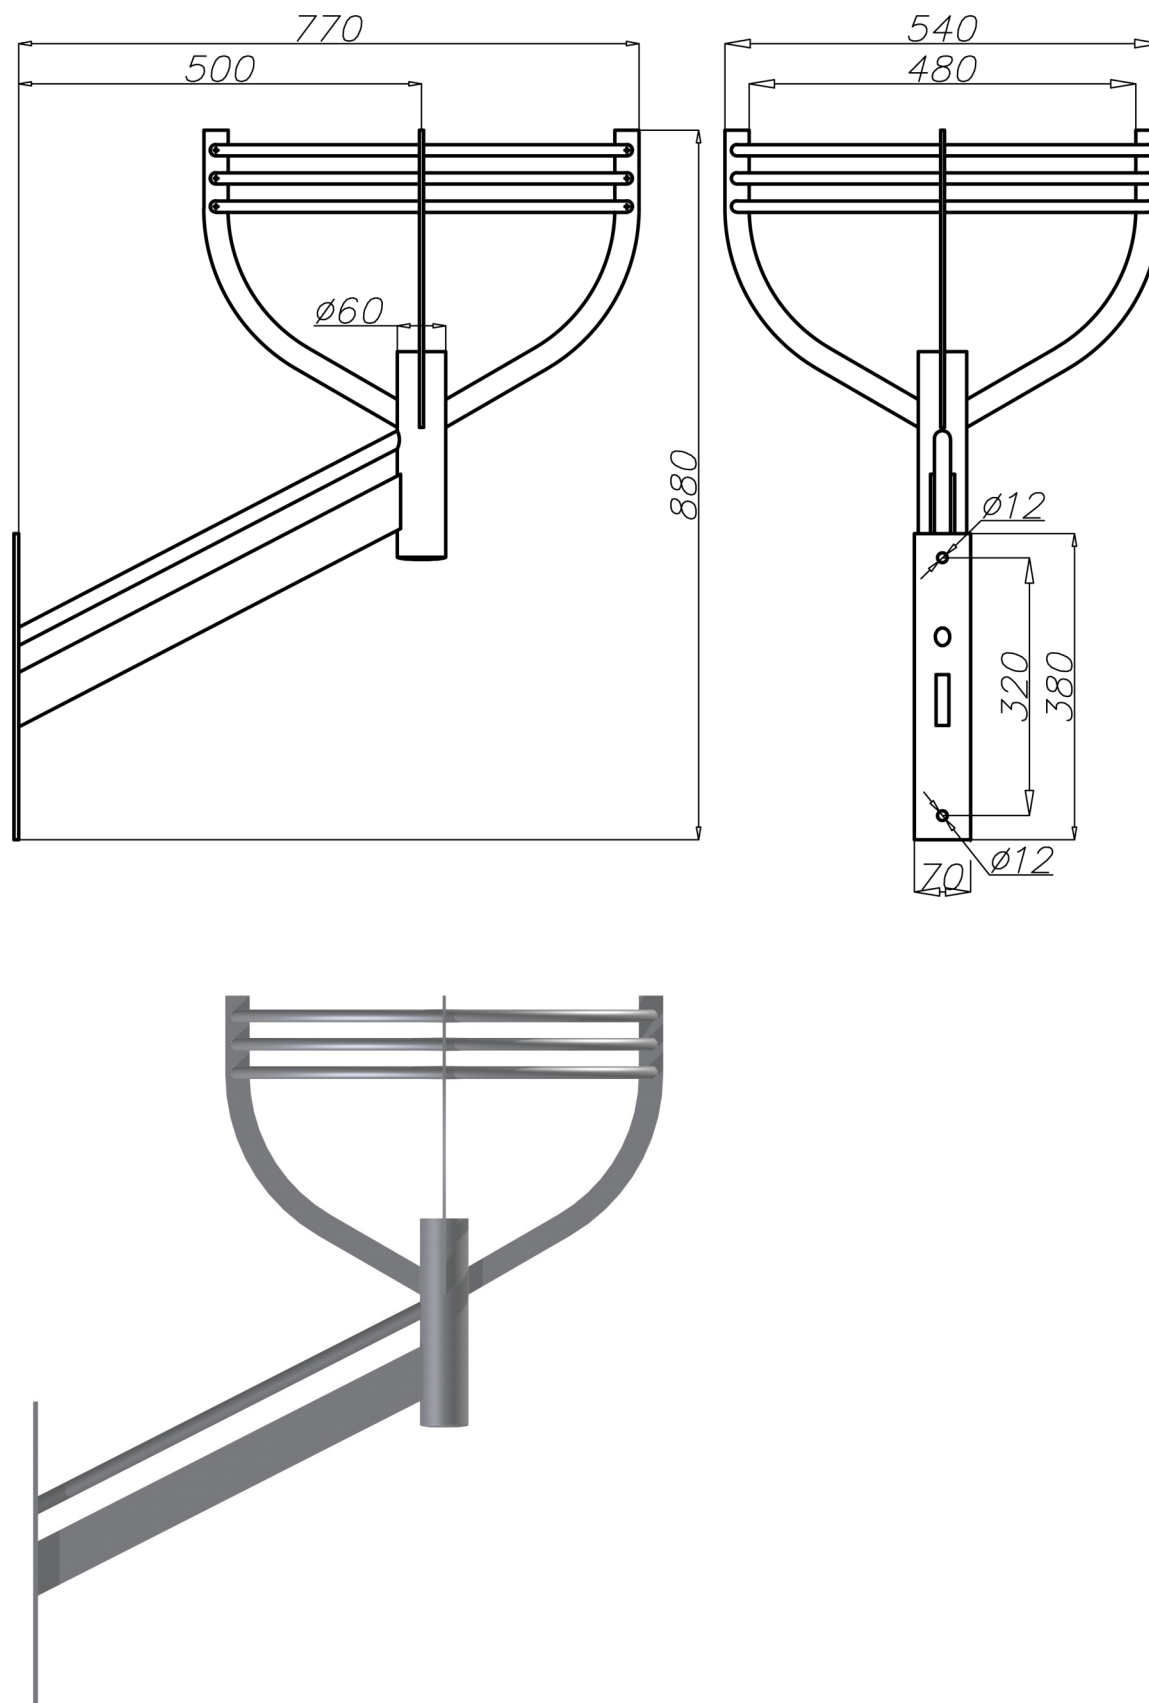

Aluminium wall bracket KA-1

Technical data

| | |
|---|--------|
| Wall bracket | KA-1 |
| Product code | 478010 |
| Net weight [kg] | 3,6 |
| Volume [m ³] | 0,16 |
| Assembling diameter of luminaire Ø [mm] | Ø 60 |
| Compatible luminaires | OP |

- anodizing in 12 colours
- option of powder painting in RAL colours (other colours available on request)
- packing: sleeve material