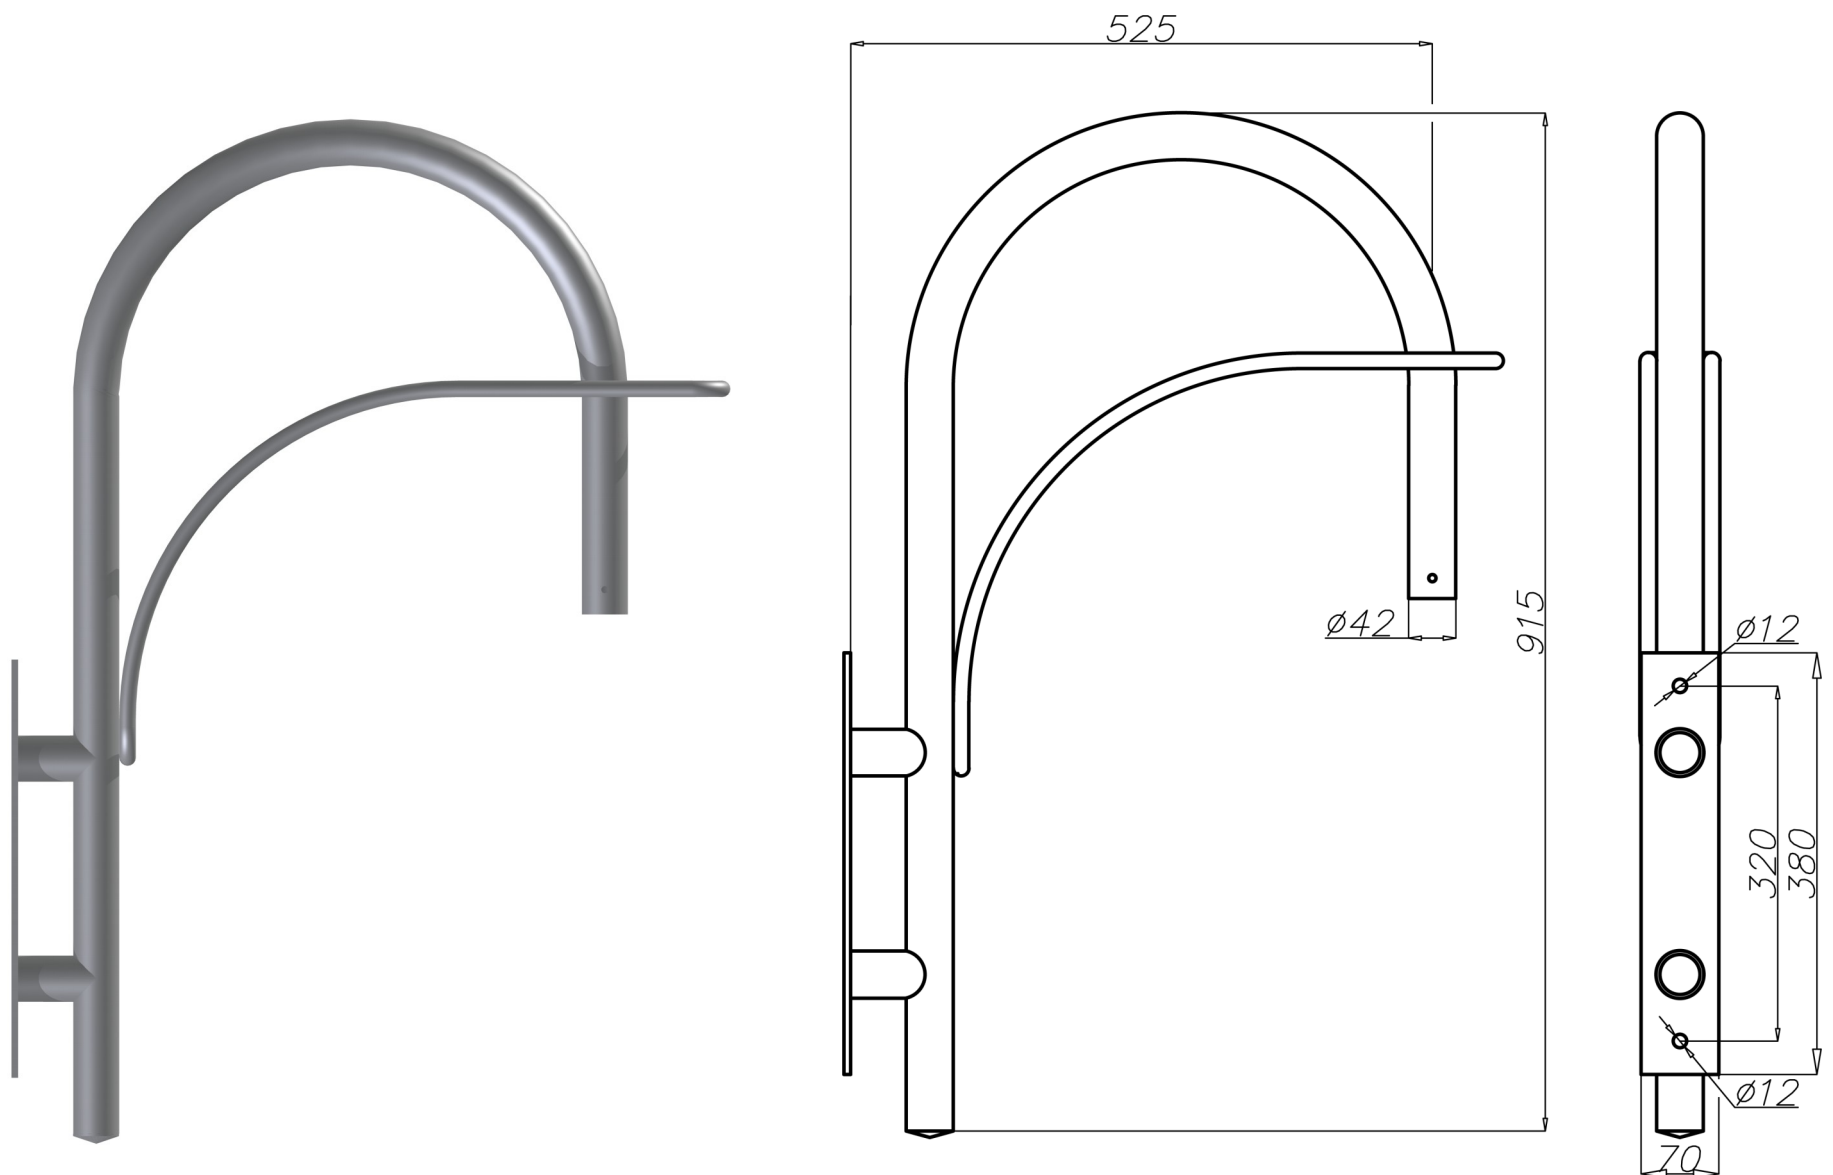

Aluminium wall bracket KA-9 downwards

Technical data

Wall bracket	KA-9 downwards
Product code	478090
Net weight [kg]	2,8
Volume [m ³]	0,03
Assembling diameter of luminaire \varnothing [mm]	\varnothing 42
Compatible luminaires	OPA

- anodizing in 12 colours
- option of powder painting in RAL colours (other colours available on request)
- possibility of making assembling diameter of luminaire \varnothing 60 mm
- packing: sleeve material