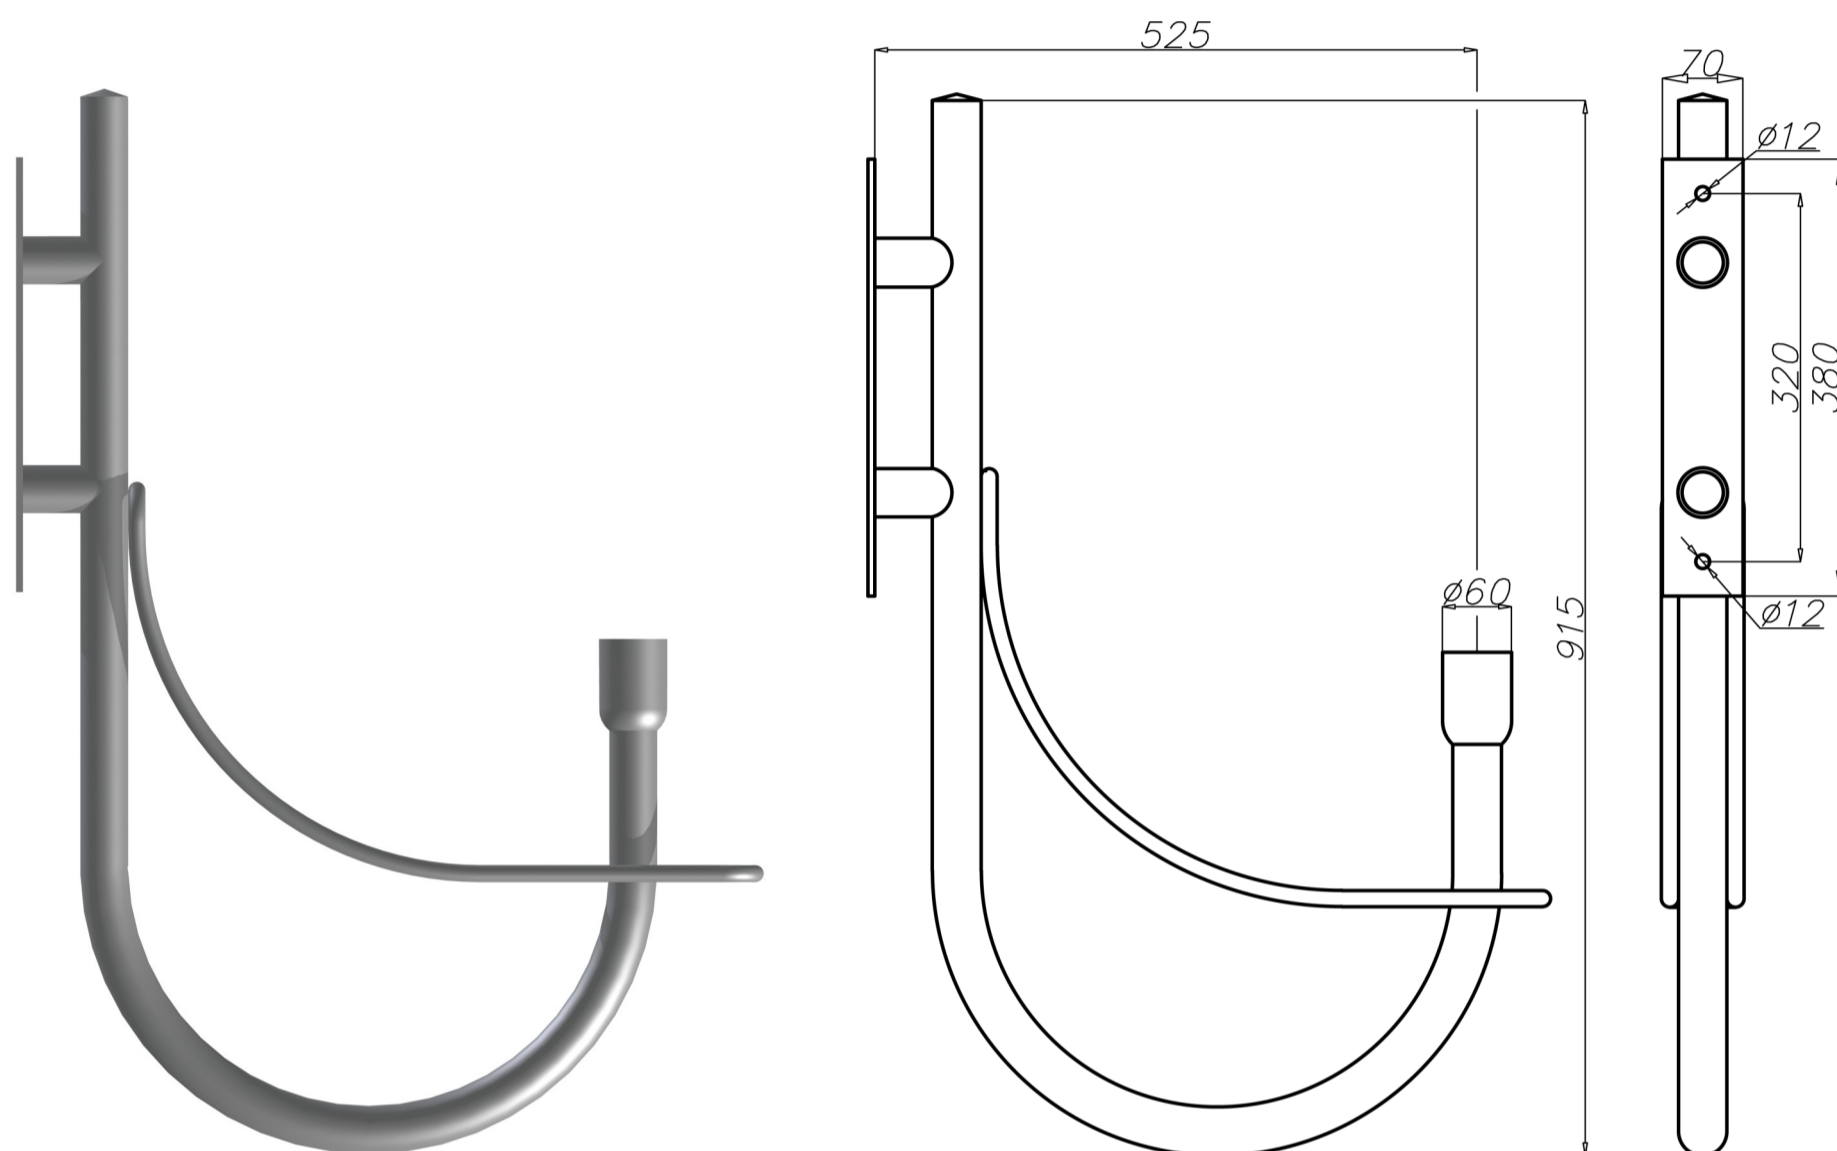

# Aluminium wall bracket KA-9 upwards

## Technical data

Wall bracket	KA-9 upwards
Product code	478091
Net weight [kg]	3,0
Volume [m <sup>3</sup> ]	0,03
Assembling diameter of luminaire $\varnothing$ [mm]	$\varnothing$ 42
Compatible luminaires	OP, OPC-1, OPA-1

- anodizing in 12 colours
- option of powder painting in RAL colours (other colours available on request)
- packing: sleeve material