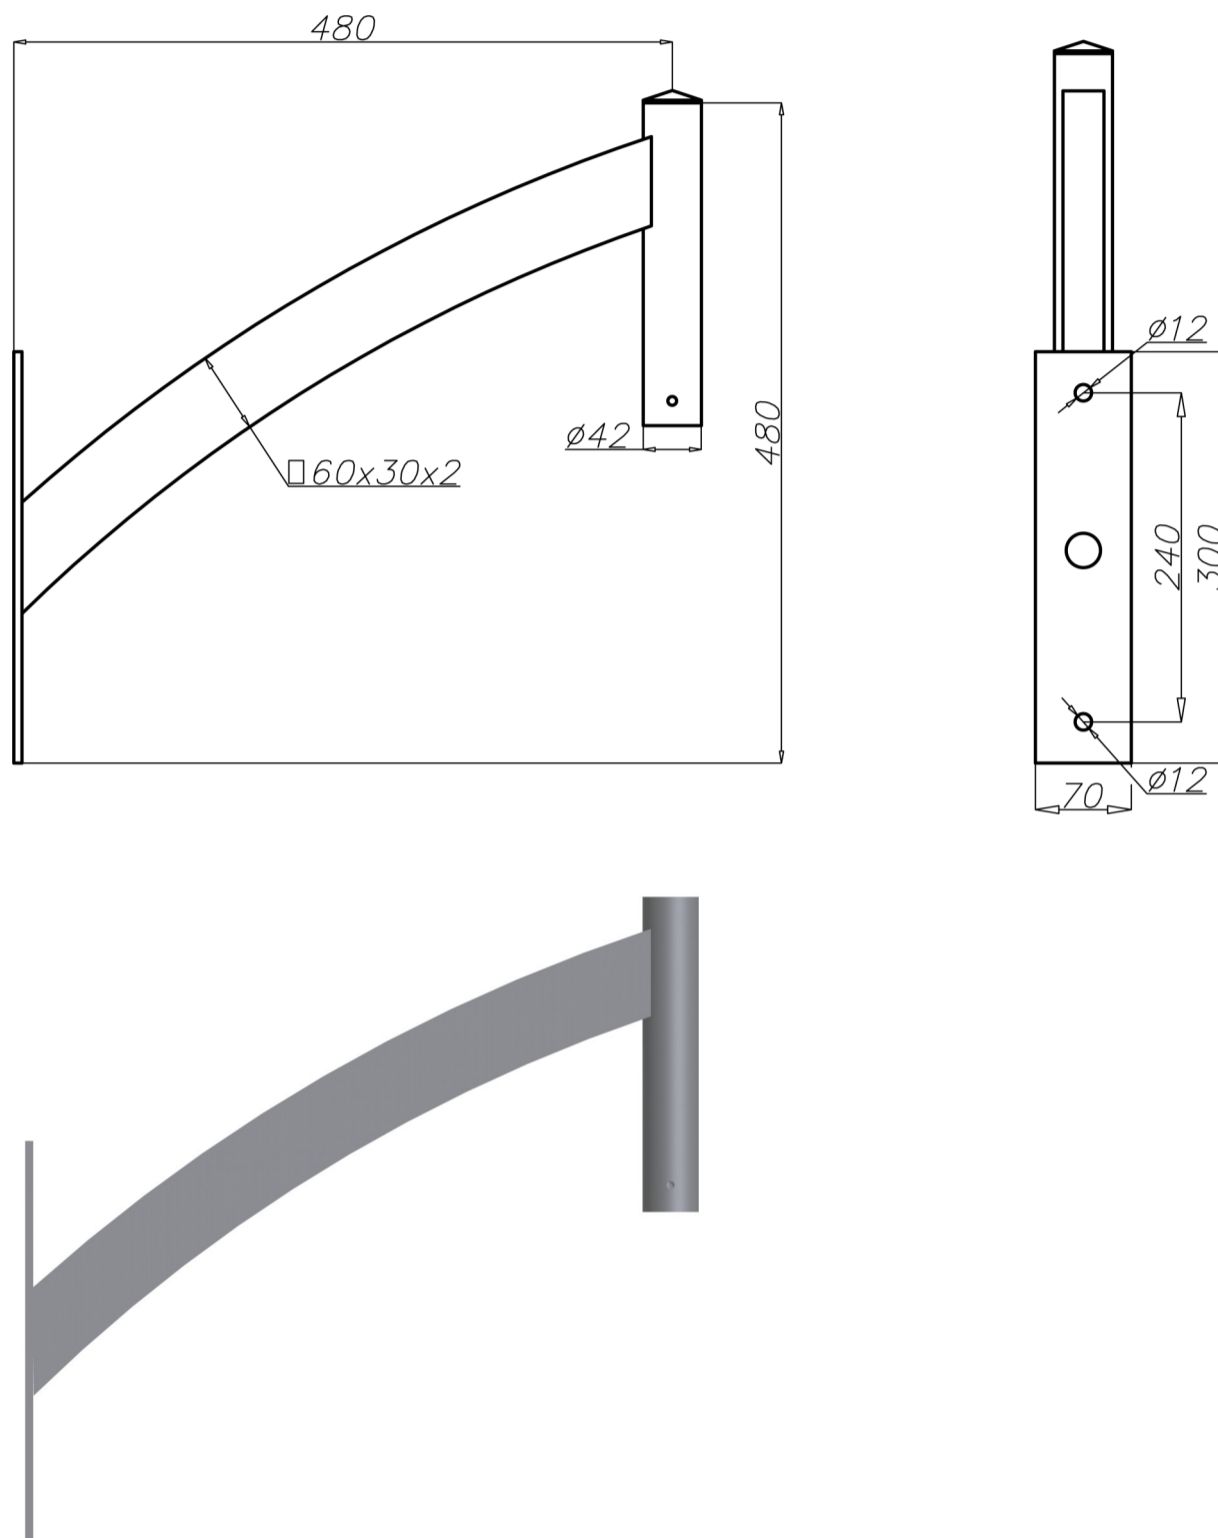

Aluminium wall bracket KA-C1

Technical data

Wall bracket	KA-C1
Product code	478102
Net weight [kg]	1,1
Volume [m ³]	0,009
Assembling diameter of luminaire \varnothing [mm]	\varnothing 42
Compatible luminaires	OW, OPA

- anodizing in 12 colours
- option of powder painting in RAL colours (other colours available on request)
- possibility of making assembling diameter of luminaire \varnothing 60 mm
- packing: sleeve material