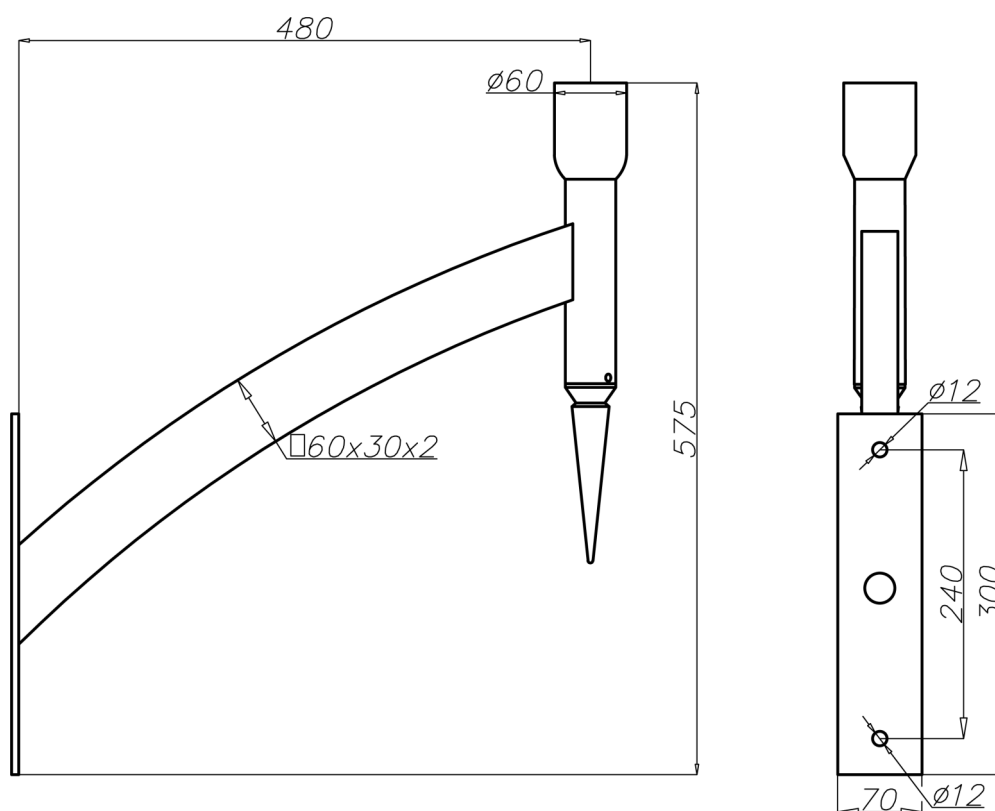

# Aluminium wall bracket KA-D1

## Technical data

Wall bracket	KA-D1
Product code	478103
Net weight [kg]	1,6
Volume [m <sup>3</sup> ]	0,008
Assembling diameter of luminaire Ø [mm]	Ø 60
Compatible luminaires	OPC-1, OP, OPA-1, OS-1

- anodizing in 12 colours
- option of powder painting in RAL colours (other colours available on request)
- packing: sleeve material