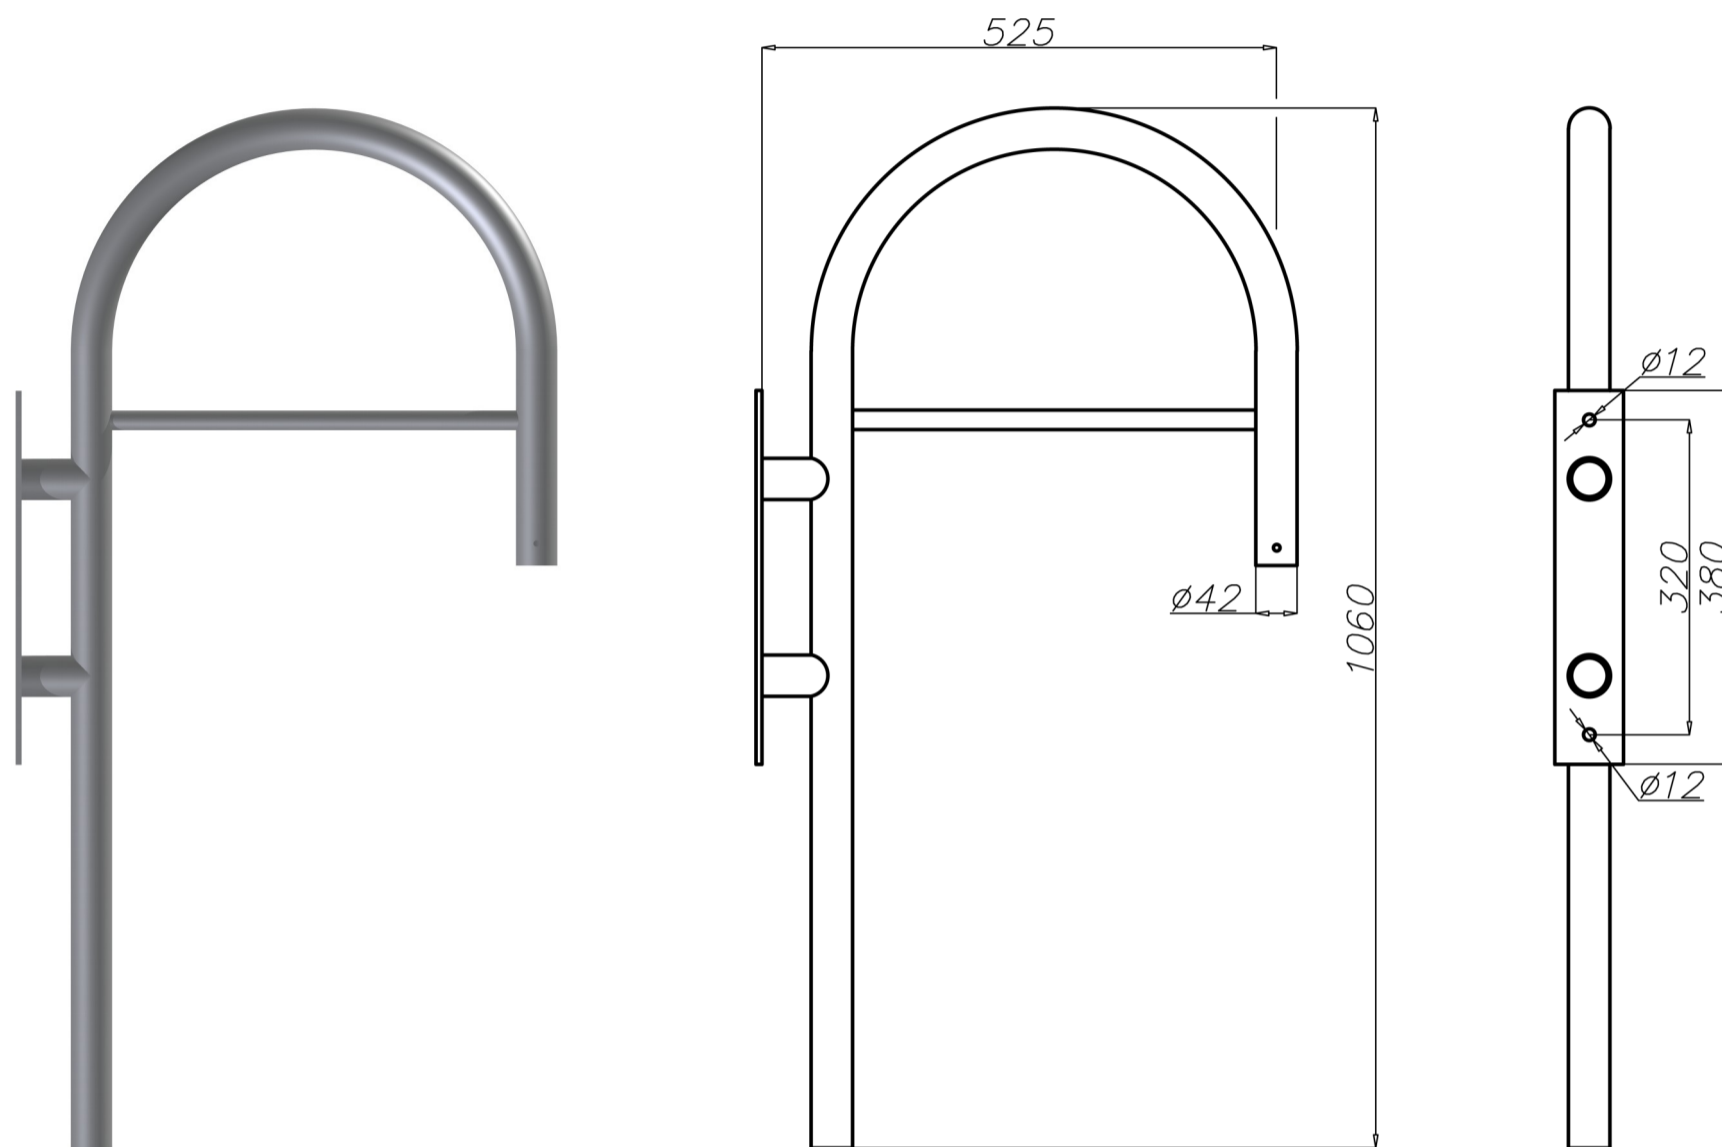

Aluminium wall bracket KA-14

Technical data

Wall bracket	KA-14
Product code	478140
Net weight [kg]	2,6
Volume [m ³]	0,04
Assembling diameter of luminaire Ø [mm]	Ø 42
Compatible luminaires	OPA

- anodizing in 12 colours
- option of powder painting in RAL colours (other colours available on request)
- possibility of making assembling diameter of luminaire Ø 60 mm
- packing: sleeve material